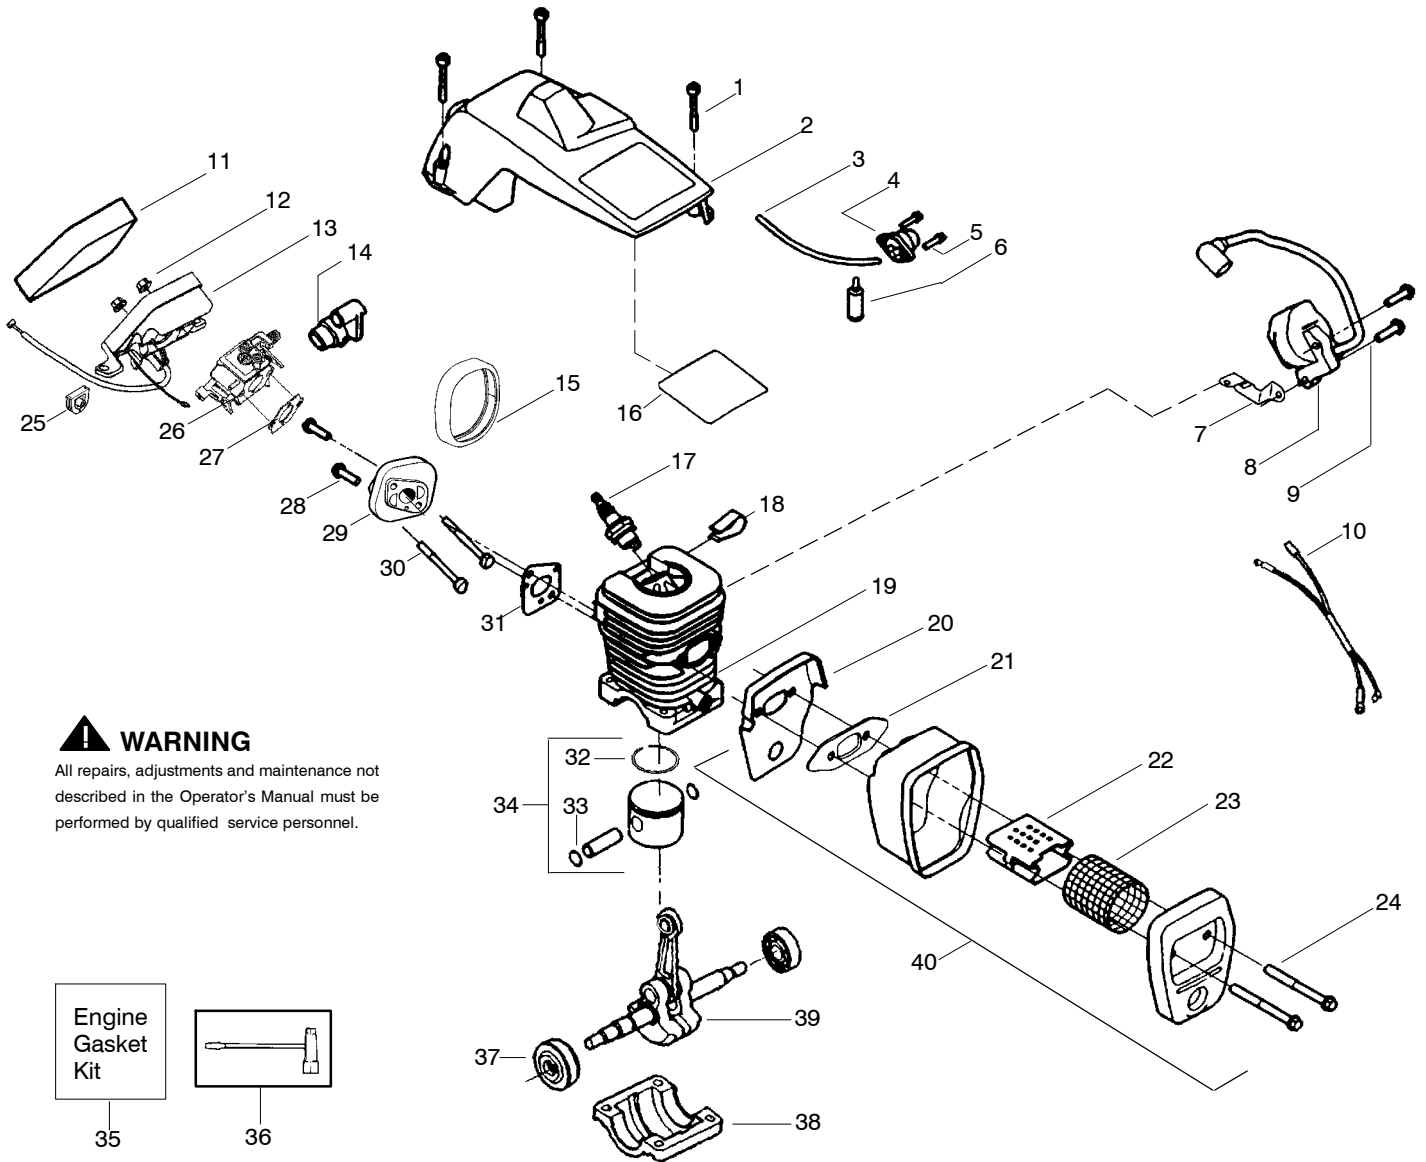

WARNING
All repairs, adjustments and maintenance not described in the Operator's Manual must be performed by qualified service personnel.

Ref.	Part No.	Description	Ref.	Part No.	Description	Ref.	Part No.	Description
1.	530016153	Screw	19.	530012550	Cylinder	34.	530071408	Kit - Piston (Incl. 32,33)
2.	530055638	Assy - Cylinder Shield (includes # 16)	20.	530049870	Backplate - Muffler	35.	530069608	Kit - Engine Gasket (Incl. 21, 27 & 31)
3.	530069247	Kit - Fuel Line (Small)	21.	530069608	Gasket - Muffler (kit)	36.	530031135	Scrench
4.	530071835	Kit - Air Purge (Incl. #5)	22.	530037813	Diffuser - Muffler	37.	530056363	Assy - Seal & Bearing
5.	530015780	Screw	23.	530036103	Screen - Spark	38.	530037935	Cap - Crankcase
6.	530095646	Assy - Fuel Pick-up	24.	530016132	Bolt - Muffler	39.	530047062	Assy - Crankshaft
7.	530047442	Strap - Ground	25.	530047631	Grommet - Throttle Cable	40.	530047207	Assy - Muffler (Incl. 20-24)
8.	530039198	Ignition Module	26.	---	Kit - Carburetor			Not Shown
9.	530015814	Screw		530071820	Zama (W-20)			Manuals
10.	530057475	Assy - Wire Harness		530071821	Walbro (WT-662)			(Scan)
11.	530037793	Foam - Air Filter	27.	530069608	Gasket - Carb. (kit)			(Euro I)
12.	530016101	Nut	28.	530016386	Screw			(Euro II)
13.	530057702	Assy - Air Box	29.	530049700	Carb. Adapter			(Euro III)
14.	530035526	Grommet - Carb Adjust	30.	530016187	Screw			(Euro V)
15.	530054144	Seal - Carb Adapter	31.	530069608	Gasket - Adaptor (kit)	✓	530164878	(Turkish)
16.	530055698	Reflector - Heat	32.	530038729	Ring - Piston	✓	530164879	(Russian)
17.	952030150	Spark Plug (RCJ-7Y)	33.	530015697	Retainer - Piston Pin	✓	530165173	
18.	530016136	Clip - High Tension Lead				✓	530165174	
						✓	530165306-01